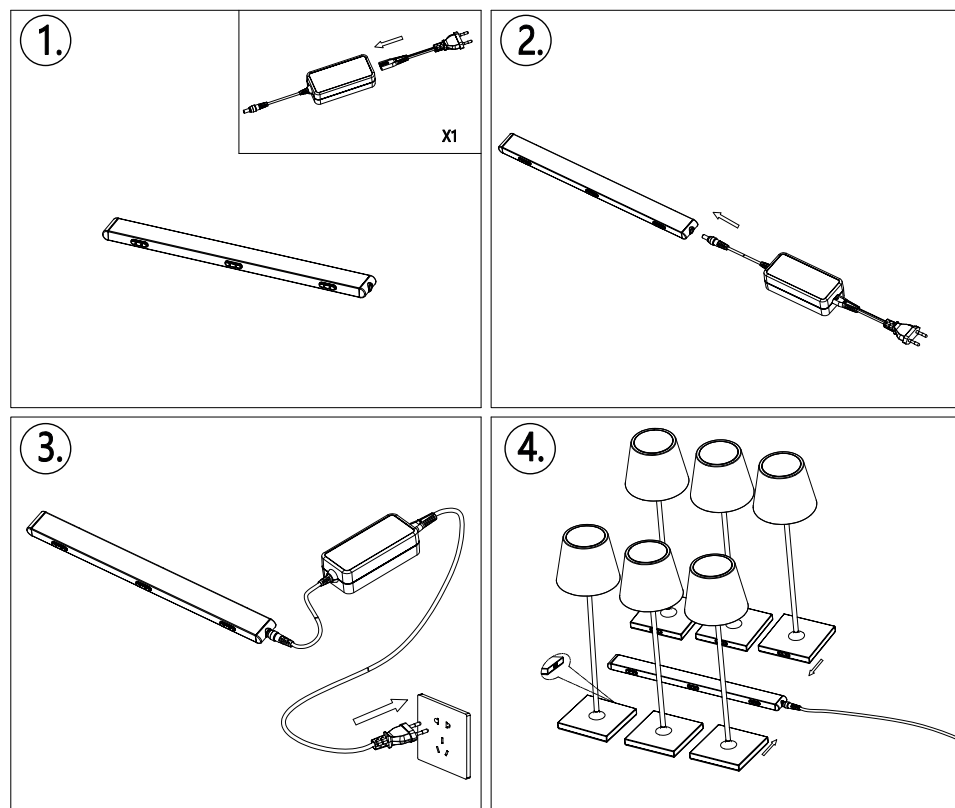

NUINDIE

Station de recharge à 6 emplacements

Mode d'emploi

1. L'utilisation

La station de charge à 6 compartiments est actuellement compatible avec Nuindie, Nuindie Mini, Nuindie Square, le lampadaire Nuindie et Nuindie Charge. Compatible uniquement avec les lampes équipées du connecteur Easy Connect.

2. Les données techniques

- Puissance: 5V / 6A
- Tension de sortie: DC 5V
- Tension d'entrée: 100 - 240V AC 50/60Hz 1,5A max.
- Poids: 420 g
- Nombre de connexions: 6 pièces
- Couleur: noir