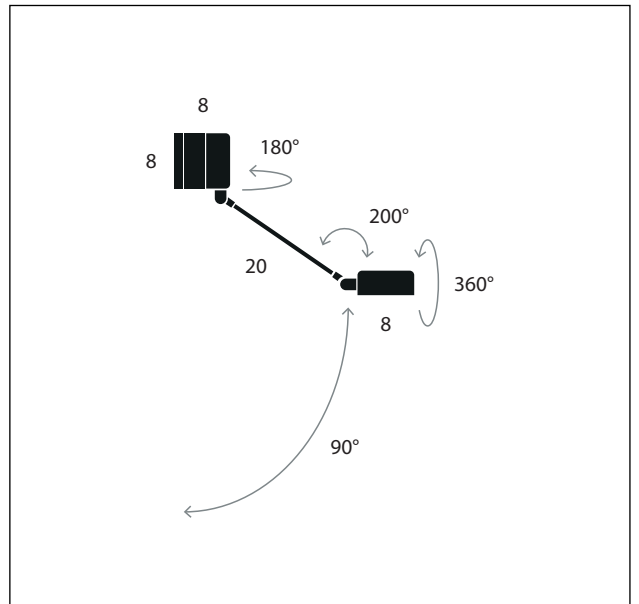

Daphne Parete 20

design Tommaso Cimini, 1975

release 2019, December

Wall lamp made of steel with an adjustable, pivoting arm.
The head can rotate 360°.
Light Source: 5WLED, with an ON/OFF switch.

Finishing

Gross weight
0,7 Kg

Daphne Parete 20

design Tommaso Cimini, 1975

release 2019, December

Wall lamp made of steel with an adjustable, pivoting arm.
The head can rotate 360°.
Light Source: 5WLED, with an ON/OFF switch.