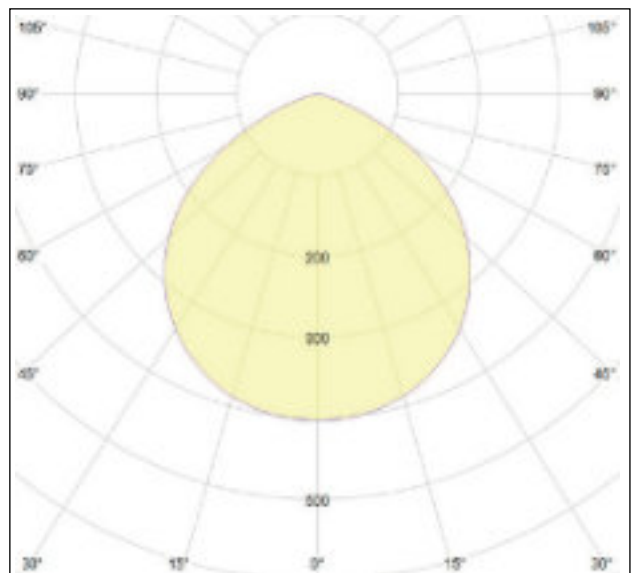

Daphne Parete 20

design Tommaso Cimini, 1975

release 2019, December

Wall lamp made of steel with an adjustable, pivoting arm.
The head can rotate 360°.
Light Source: 5WLED, with an ON/OFF switch.

Finishing

Standard

Black soft touch
cod. 06L01ST00

Matt white
cod. 06L02OP00

Brushed nickel
cod. 06L4400

Special

Matt red
cod. 06L03OP00

Matt yellow
cod. 06L05OP00

Metallic bronze
cod. 06L29MT00

All RAL coating and galvanic finishes available upon request

Light emission

- Light emission: diffuse
- Light direction: downlight
- Light source: led board
- Source flux: 530 lm
- Emitted flux: 426 lm
- Efficacy: 77 lm/W
- CCT: 3000K
- CRI index: 97
- Lifetime: >55000h L80 @ 25°C

Electrical Facts

- Source power: 5W
- Power absorption: 5,5W
- Stand-by absorption: < 0,3 W
- Grid voltage: 100-240V AC/50-60 Hz
- Power supply: internal AC-DC converter provided
- Dimmability: not dimmable
- Energy class: A++

Technical data

- Environment: indoor
- Placement: wall
- Net weight: 0,5 Kg
- Certifications: CE
- Suggested ambient T: 25°C
- Maximum ambient T: 40°C
- Insulation class: II
- Protection class: IP20

Packaging
cardboard box
44 x 17 x 11 (cm)
0,008 m³

Gross weight
0,7 Kg