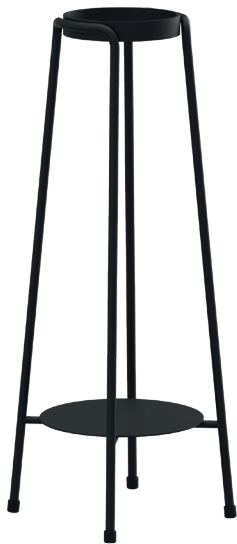

# SACKit Patio Accessory Stand

Indoor/Outdoor stainless steel accessory stand

● Black: 8583602

🛡️ DURABLE MATERIALS

💎 DANISH DESIGN

COMBINE WITH SACKit OIL LAMP,  
WINE COOLER, FLOWER POTS,  
AND LIGHT 100

*The SACKit Patio Accessory Stand combines the SACKit accessories by being a natural extension for both the SACKit Light, wine cooler, oil lamp and flower pots. The accessory stand is built in light, yet stable, materials and in a construction making the stand both rigid and beautiful at the same time.*

TECHNICAL SPECIFICATIONS  
30 x 30 x 65 cm,  
black powder coated stainless steel.