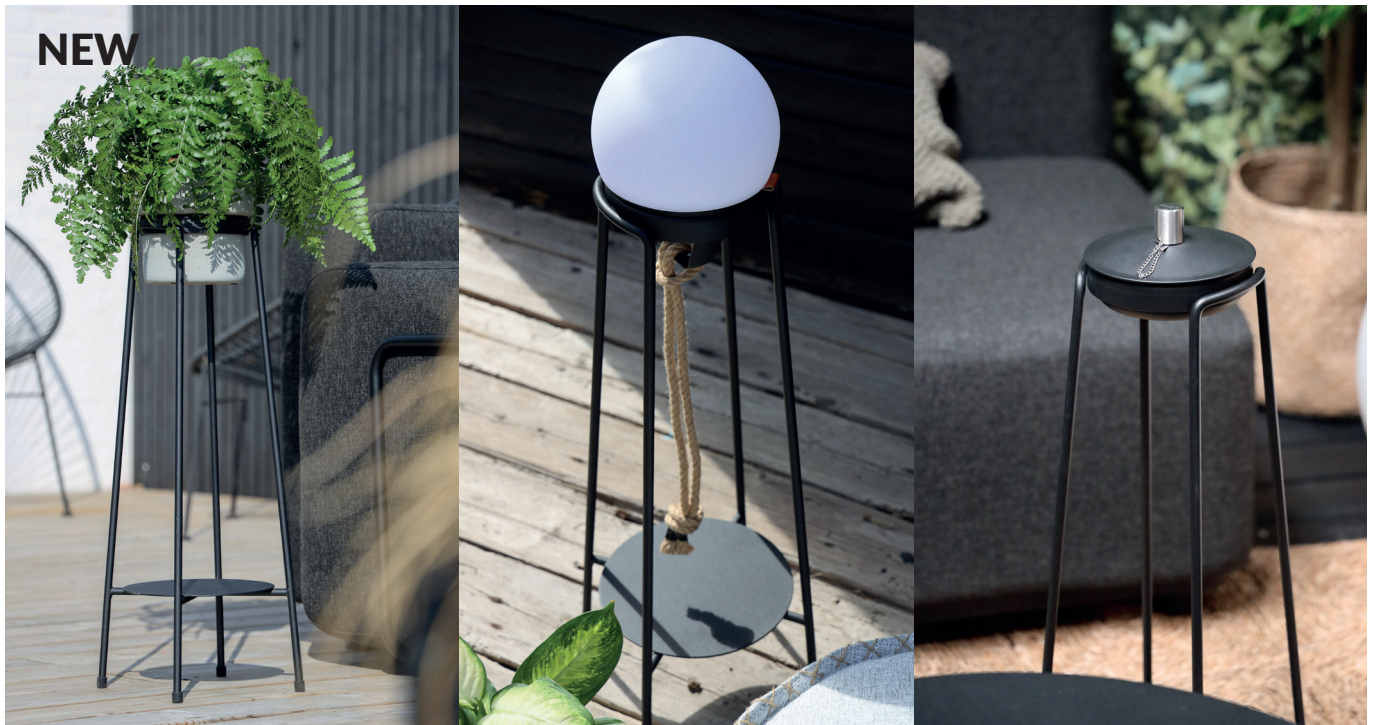

# SACKit Patio Accessory Stand

Indoor/Outdoor stainless steel accessory stand

● Black: 8583602

🛡️ DURABLE MATERIALS

💎 DANISH DESIGN

COMBINE WITH SACKit OIL LAMP,  
WINE COOLER, FLOWER POTS,  
AND LIGHT 100

*The SACKit Patio Accessory Stand combines the SACKit accessories by being a natural extension for both the SACKit Light, wine cooler, oil lamp and flower pots. The accessory stand is built in light, yet stable, materials and in a construction making the stand both rigid and beautiful at the same time.*

TECHNICAL SPECIFICATIONS  
30 x 30 x 65 cm,  
black powder coated stainless steel.