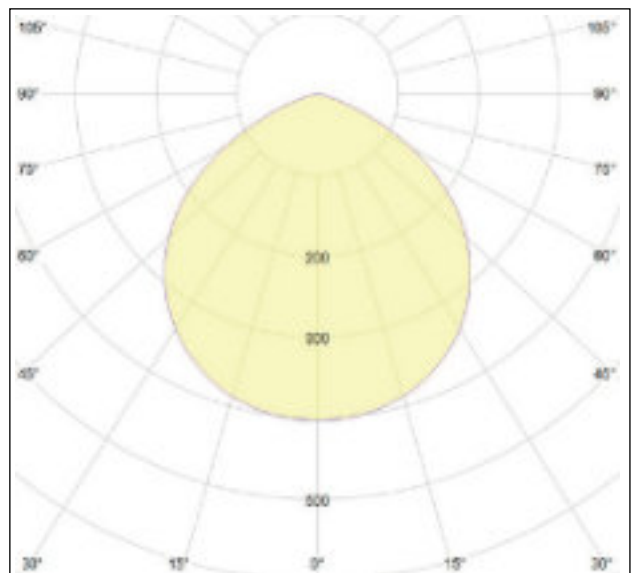

Daphinette

design Tommaso Cimini, 1975

release 2019, December

Table lamp made of steel and aluminium with an adjustable, pivoting arm. The head can rotate 360°. The light Source is a 5W LED, controlled by an ON/OFF switch.

Finishing

Standard

● Black soft touch
cod. 09L01ST00

○ Matt white
cod. 09L02OP00

● Brushed nickel
cod. 09L4400

Special

● Matt red
cod. 09L03OP00

● Matt yellow
cod. 09L05OP00

● Metallic bronze
cod. 09L29MT00

All RAL coating and galvanic finishes available upon request

Light emission

- Light emission: diffuse
- Light direction: downlight
- Light source: led board
- Source flux: 530 lm
- Emitted flux: 426 lm
- Efficacy: 77 lm/W
- CCT: 3000K
- CRI index: 97
- Lifetime: >55000h L80 @ 25°C

Electrical Facts

- Source power: 5W
- Power absorption: 5,5W
- Stand-by absorption: < 0,3 W
- Grid voltage: 100-240V AC/50-60 Hz
- Power supply: internal AC-DC converter provided
- Dimmability: not dimmable
- Energy class: A++

Technical data

- Environment: indoor
- Placement: table
- Net weight: 1,5 Kg
- Certifications: CE
- Suggested ambient T: 25°C
- Maximum ambient T: 40°C
- Insulation class: II
- Protection class: IP20

Packaging
cardboard box
44 x 17 x 11 (cm)
0,008 m³

Gross weight
1,8 Kg