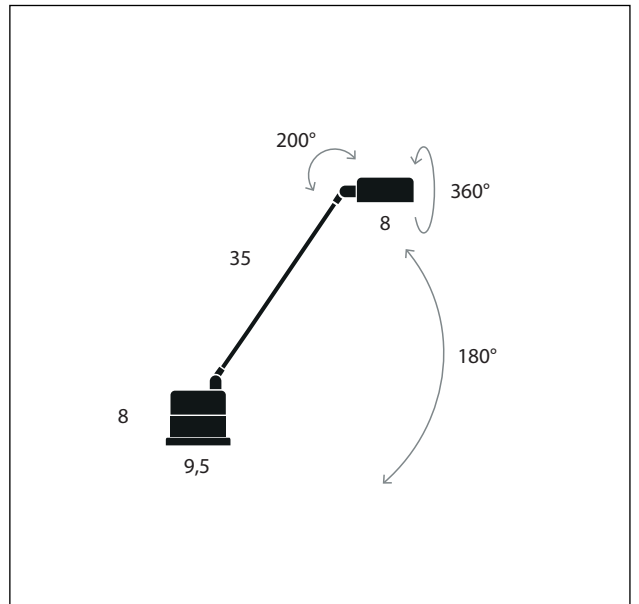

Gross weight
1,8 Kg

Daphinette

design Tommaso Cimini, 1975

release 2019, December

Table lamp made of steel and aluminium with an adjustable, pivoting arm. The head can rotate 360°. The light Source is a 5W LED, controlled by an ON/OFF switch.