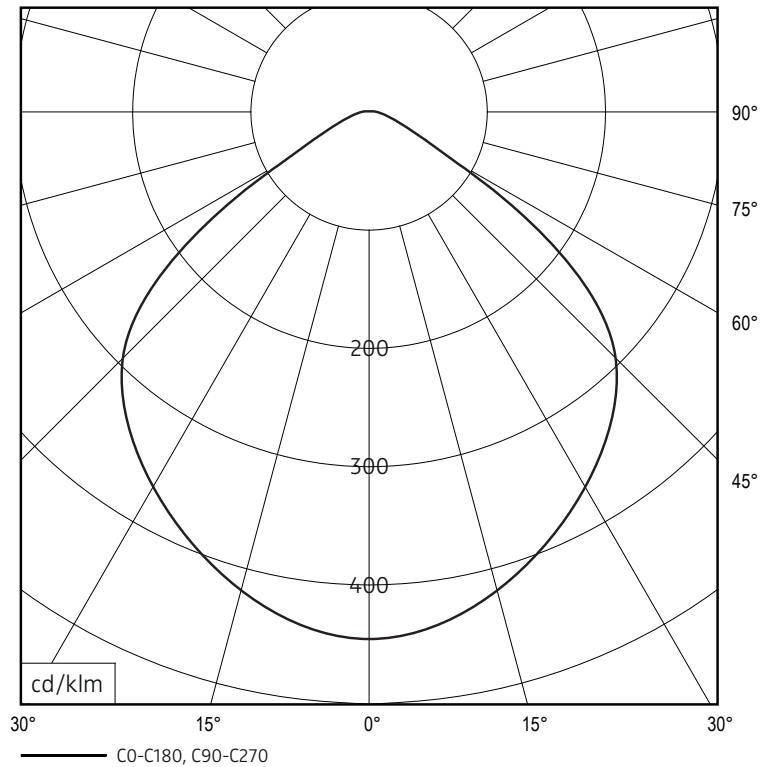

LICHTVERTEILUNGSKURVE UND ABSTRAHLCHARAKTERISTIK LIGHT DISTRIBUTION CURVE AND DIRECTIONAL CHARACTERISTICS

Lichtberechnungsdaten (EULUMDAT) unter www.nimbus-group.com