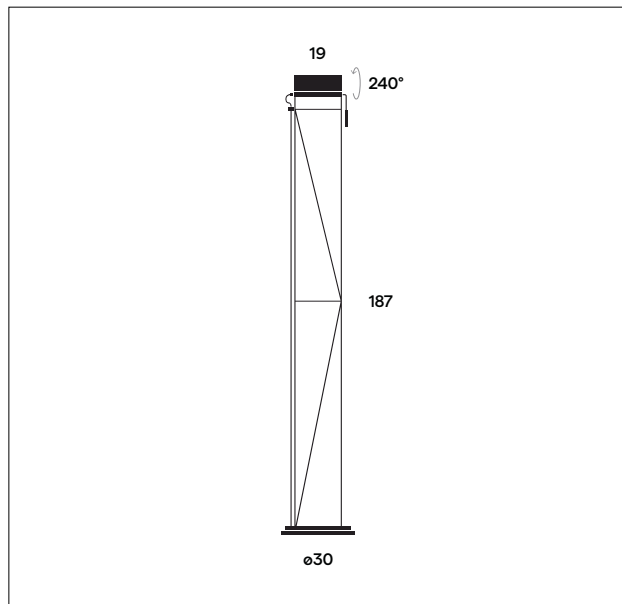

Finishing

Standard

Special

Black soft touch
cod. 7001ST00

Matt white
cod. 7002OP00

All RAL coating and galvanic finishes available upon request

Light emission

- Light emission: diffuse
- Light direction: uplight
- Light source: MAX 300W HAL – R7s
- Included bulb: 230W energy saver – R7s (only for 230V main voltage)

Electrical Facts

- Power absorption: MAX 300W
- Grid voltage: 100-240 V AC / 50-60 Hz
- Power supply: AC driven
- Dimmability: on-wire foot dimmer switch
- Energy class: C

Technical data

- Environment: indoor
- Placement: floor
- Net weight: 7,2 Kg
- Certifications: CE
- Suggested ambient T: 25°C
- Maximum ambient T: 40°C
- Insulation class: II
- Protection class: IP20