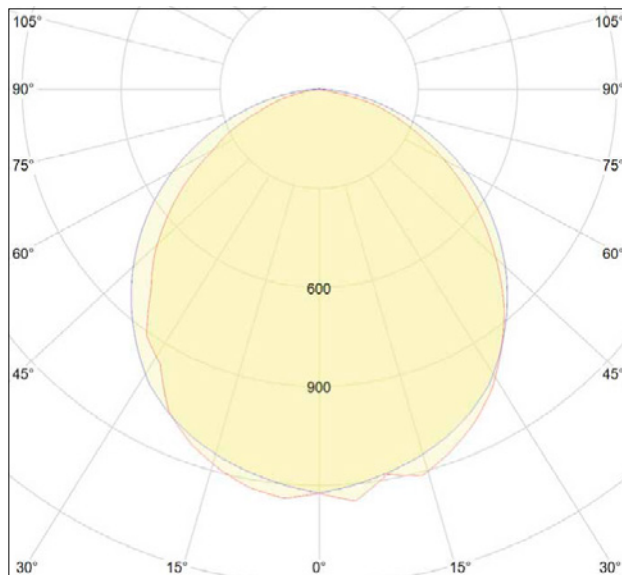

Electrical Facts

- Power absorption: MAX 300W
- Grid voltage: 100-240 V AC / 50-60 Hz
- Power supply: AC driven
- Dimmability: on-wire foot dimmer switch
- Energy class: C

Technical data

- Environment: indoor
- Placement: floor
- Net weight: 7,2 Kg
- Certifications: CE
- Suggested ambient T: 25°C
- Maximum ambient T: 40°C
- Insulation class: II
- Protection class: IP20