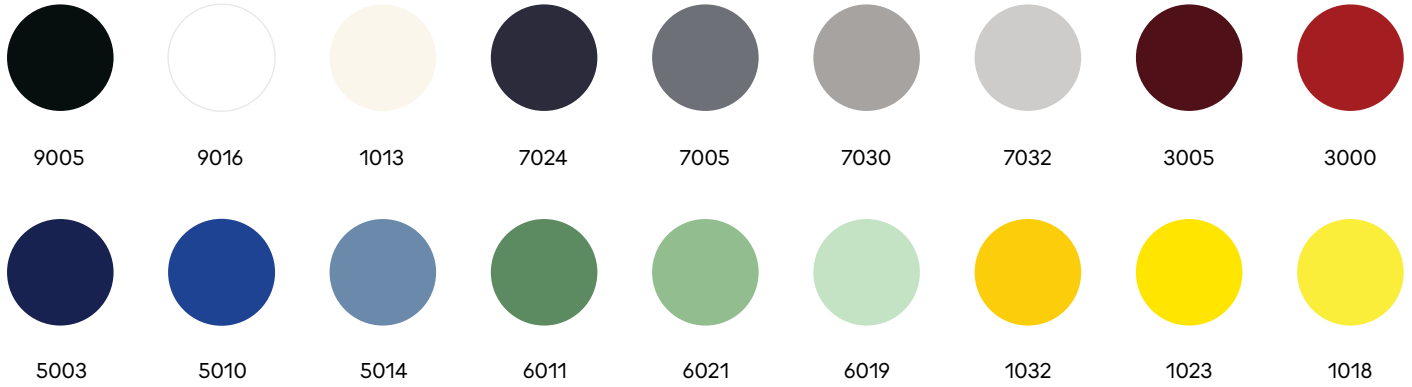

$A+B+C=ABC$
Coney Cone

$B+B+C=BBC$
Dance All Night

$B+D+E=BDE$
Prom Queen

ili ili Modular Lamp

Colour Palette & Coding

Element Colour RAL:

Cable and Ceiling Cup Colour:

One Colour Coding:

ABD-1032-Y

CABLE-Y

A-1032

B-1032

D-1032

Multi Colour Coding:

AEF-6011-7032-1032-GY

CABLE-GY