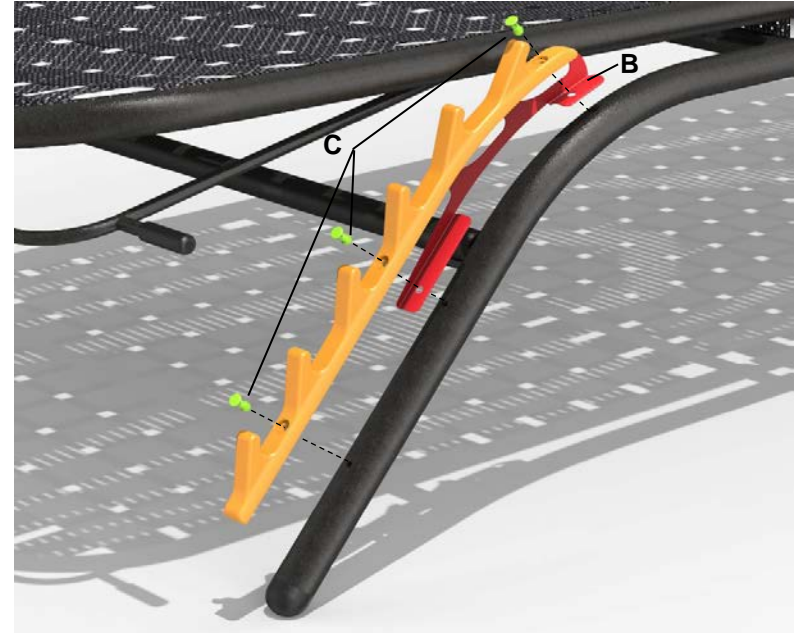

EMU Group S.p.A.
06055 Marsciano (Perugia) - ITALY - Tel.075.874021 - Fax.075.8743903
e.mail: info@emu.it - www.emu.it

ASSEMBLY INSTRUCTION

LETTINO YARD ART.504

IST.456

1

2

3