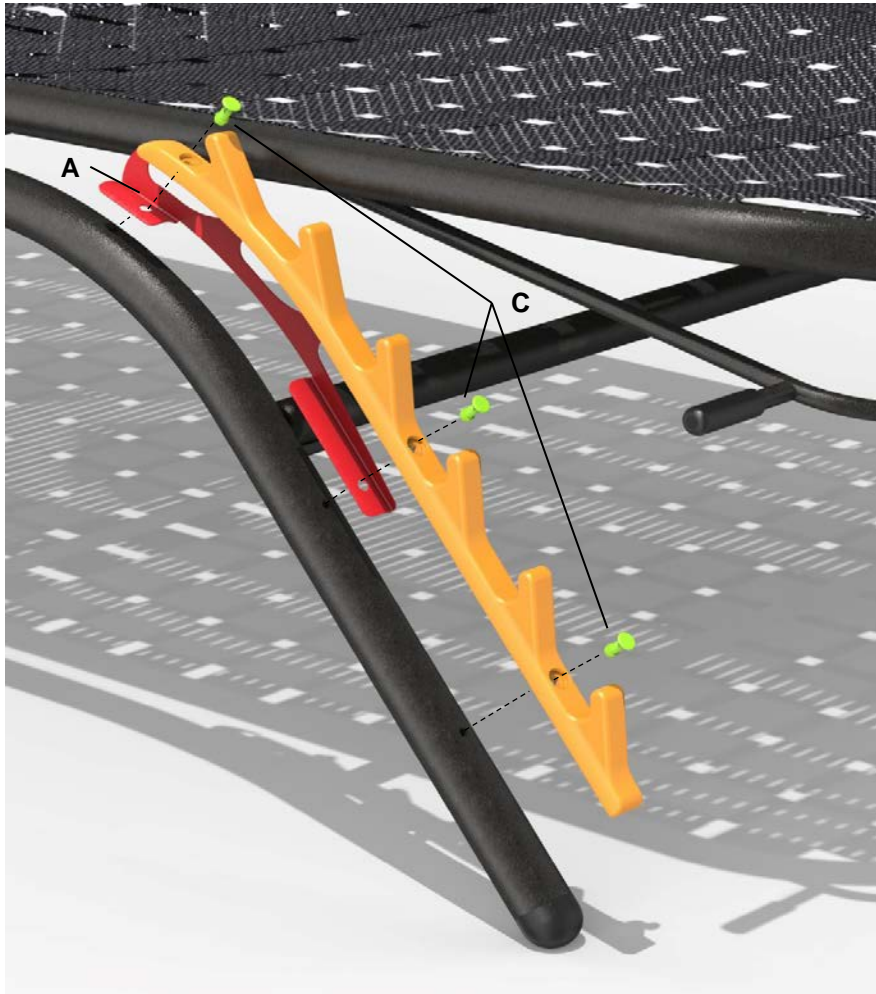

EMU Group S.p.A.
06055 Marsciano (Perugia) - ITALY - Tel.075.874021 - Fax.075.8743903
e.mail: info@emu.it - www.emu.it

ASSEMBLY INSTRUCTION

LETTINO YARD ART.504

IST.456

1

2

3